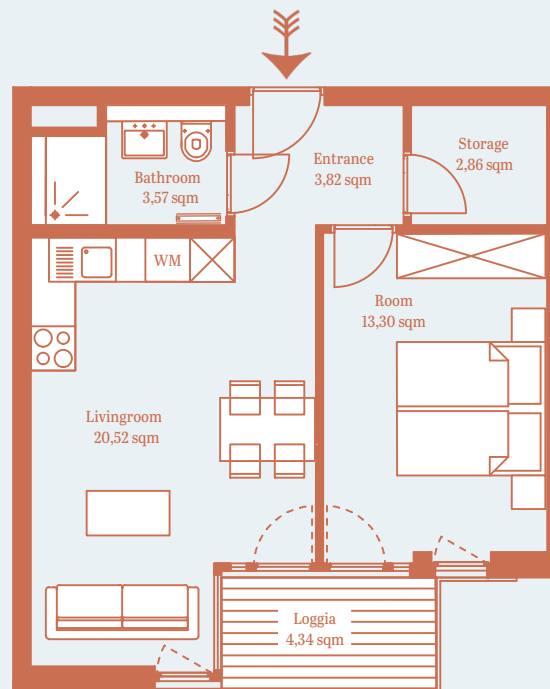

FRONT BUILDING

VH A4.2

4th FLOOR
2 ROOMS
LOGGIA
46,24 sqm*

CHARLOTTENBURGER STRASSE

Charlie

UND DER
WUNDERGARTEN