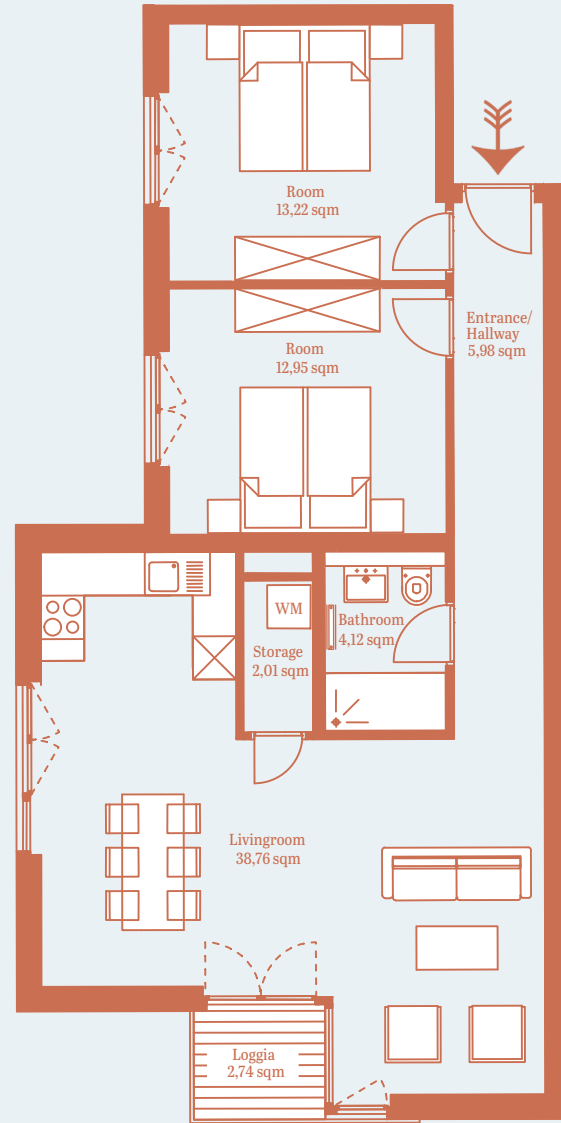

SIDE WING

SF D2.2

2nd FLOOR (TOP FLOOR)

3 ROOMS

LOGGIA

78,41 sqm*

CHARLOTTENBURGER STRASSE

Charlie