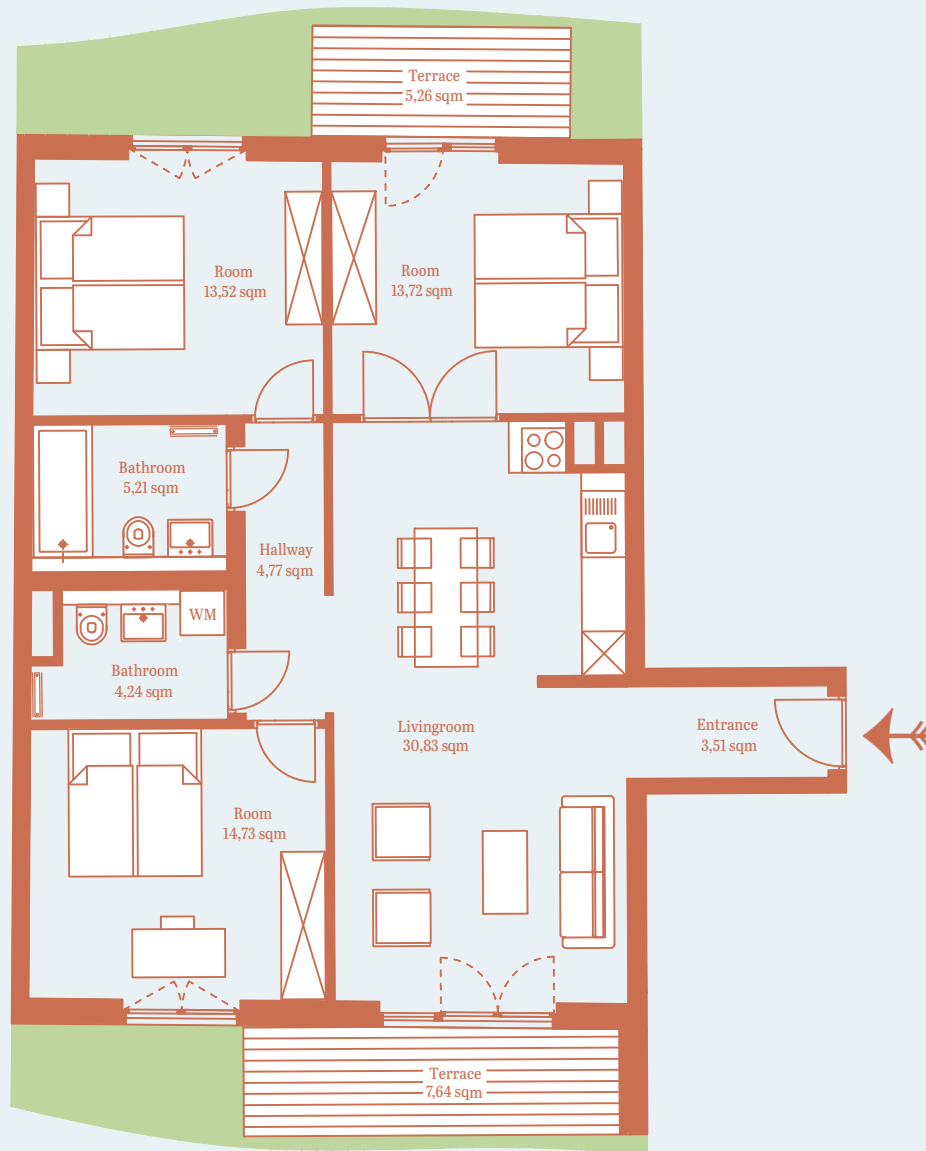

SIDE WING

SF D0.3

GROUND FLOOR
4 ROOMS
2 TERRACES, GARDEN
96,98 sqm*

CHARLOTTENBURGER STRASSE

Charlie
UND DER
WUNDERGARTEN