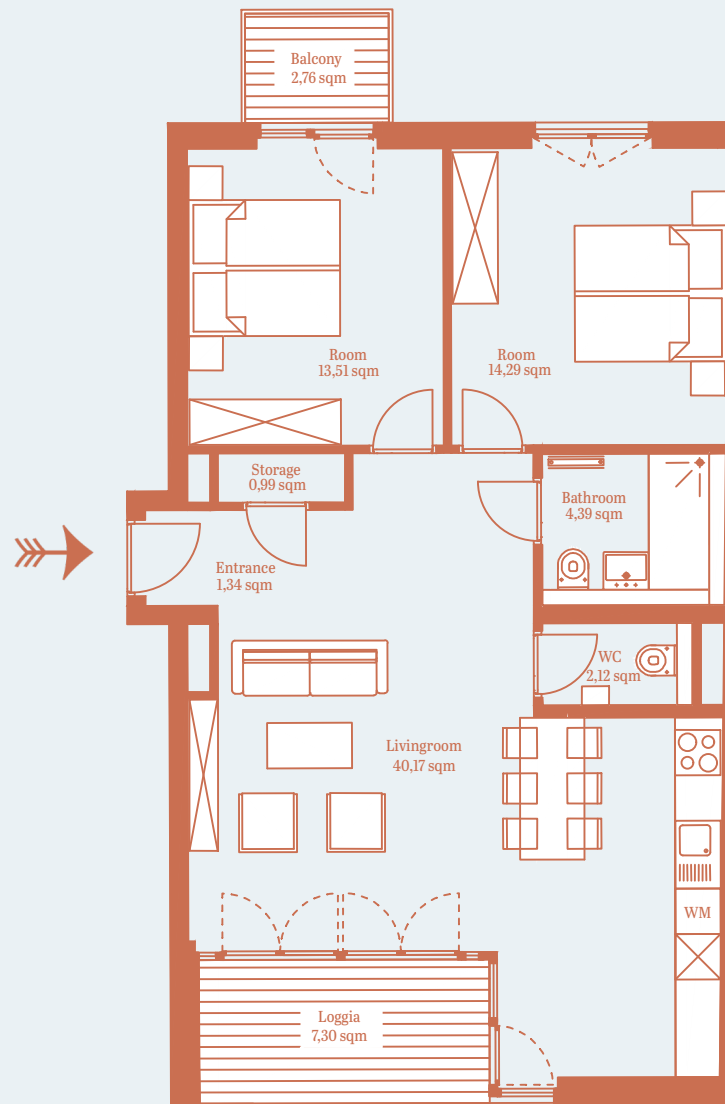

GARDEN HOUSE

# GH F2.3

2<sup>nd</sup> FLOOR  
3 ROOMS  
LOGGIA, BALCONY  
81,84 sqm\*  
BARRIER-FREE

CHARLOTTENBURGER STRASSE