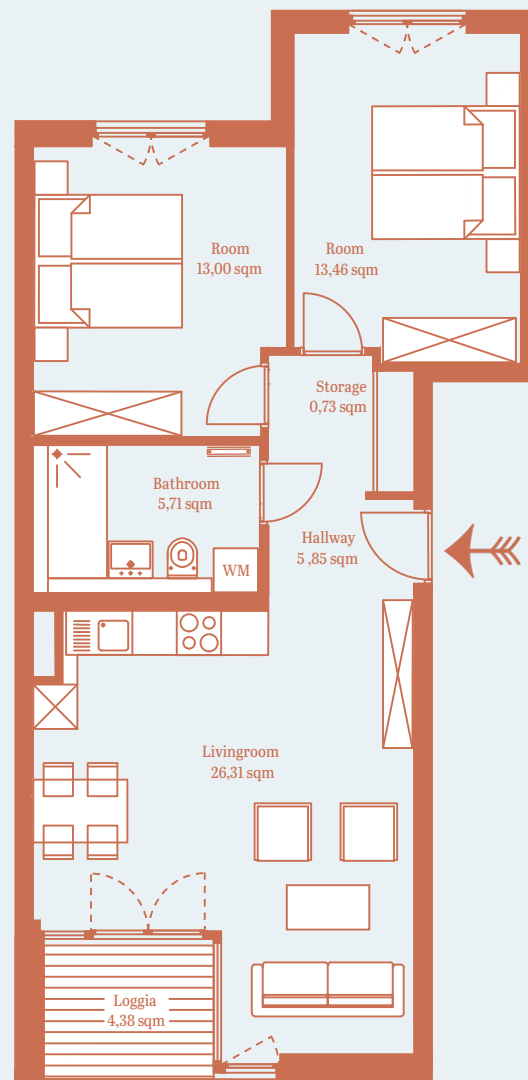

GARDEN HOUSE

GH F1.1

1st FLOOR
3 ROOMS
LOGGIA
67,25 sqm*
BARRIER-FREE

CHARLOTTENBURGER STRASSE

Charlie

UND DER
WUNDERGARTEN