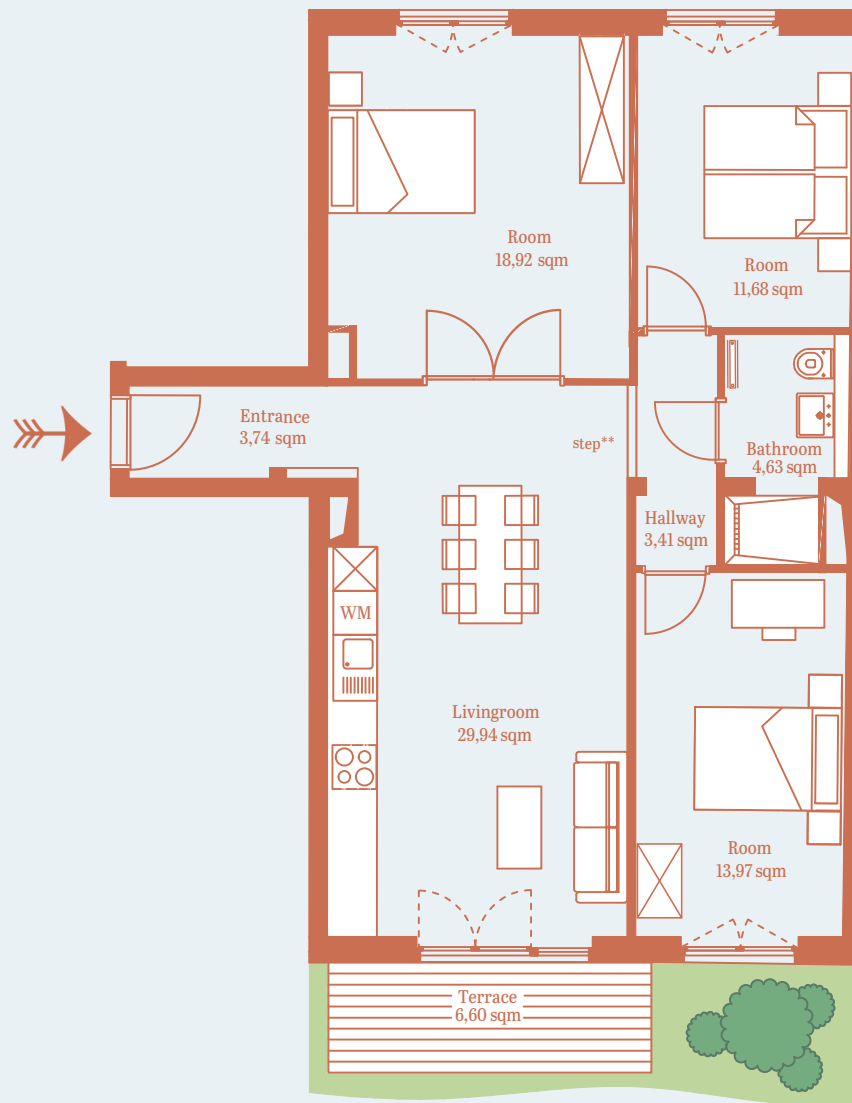

GARDEN HOUSE

# GH FO.2

GROUND FLOOR  
4 ROOMS  
TERRACE, GARDEN  
89,59 sqm\*

CHARLOTTENBURGER STRASSE

\*\* The room height in the area behind the step is 19 cm lower.