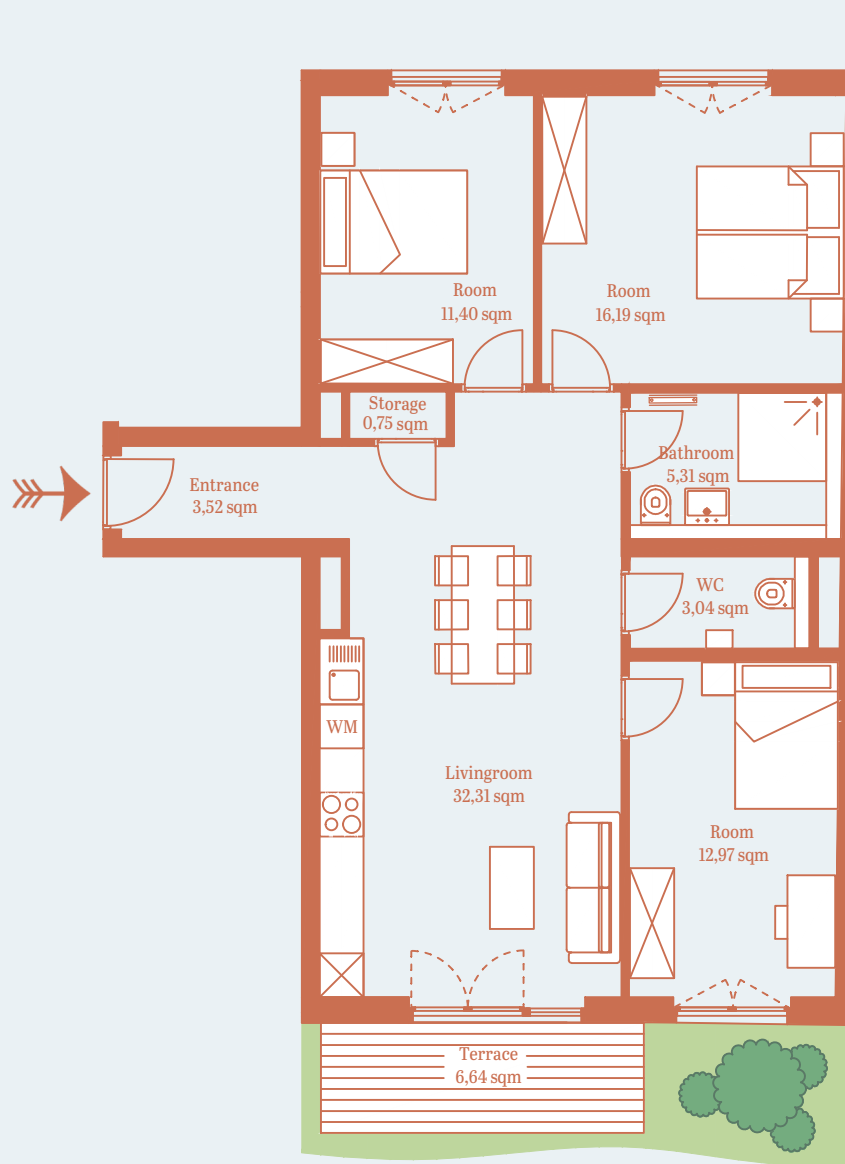

GARDEN HOUSE

# GH FO.2

GROUND FLOOR  
4 ROOMS  
TERRACE, GARDEN  
88,81 sqm\*  
BARRIER-FREE

CHARLOTTENBURGER STRASSE