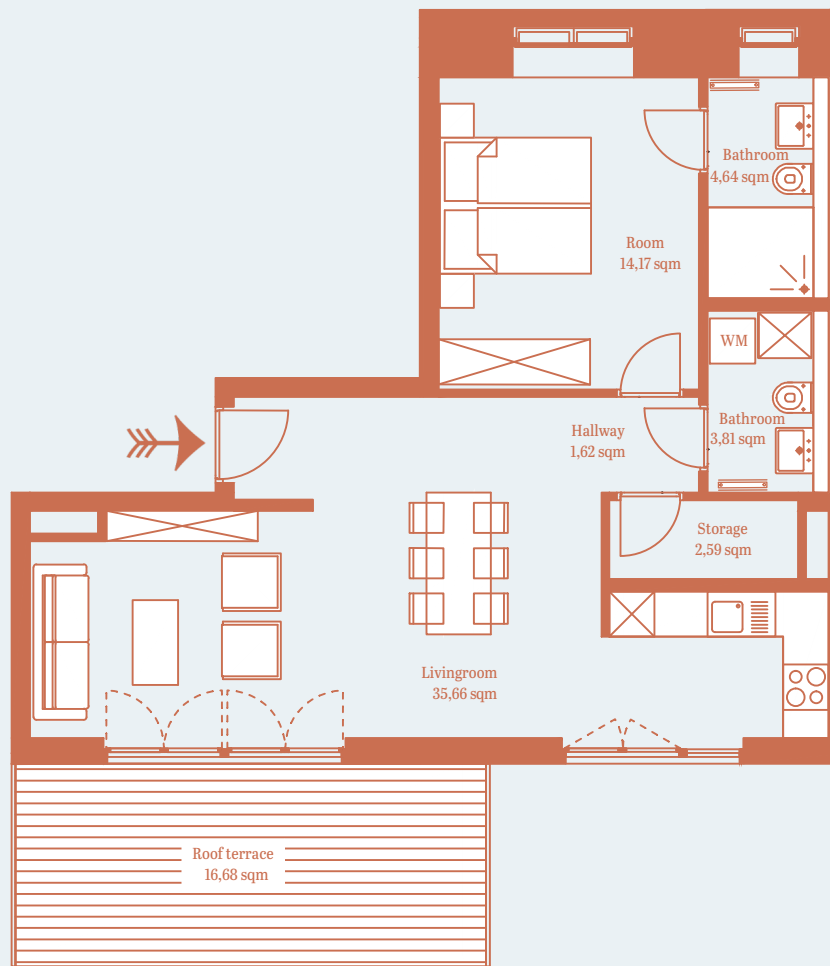

GARDEN HOUSE

# GH E3.2

3<sup>rd</sup> FLOOR PENTHOUSE  
2 ROOMS  
ROOF TERRACE  
66,66 sqm\*

CHARLOTTENBURGER STRASSE