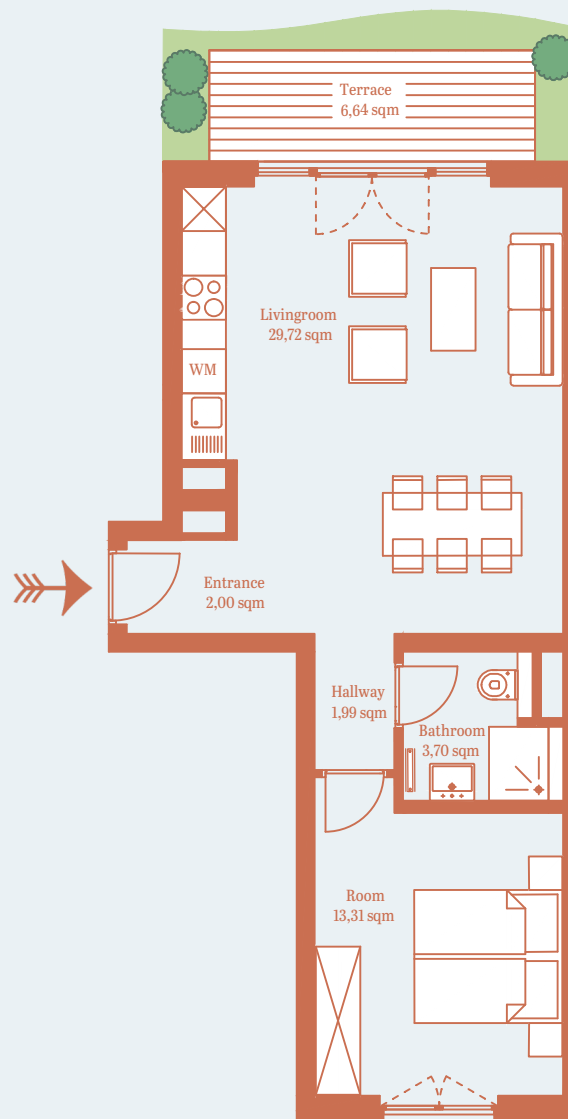

GARDEN HOUSE

# GH E0.2

GROUND FLOOR  
2 ROOMS  
TERRACE, GARDEN  
54,04 sqm\*

CHARLOTTENBURGER STRASSE

  
**Charlie**  
UND DER  
WUNDERGARTEN